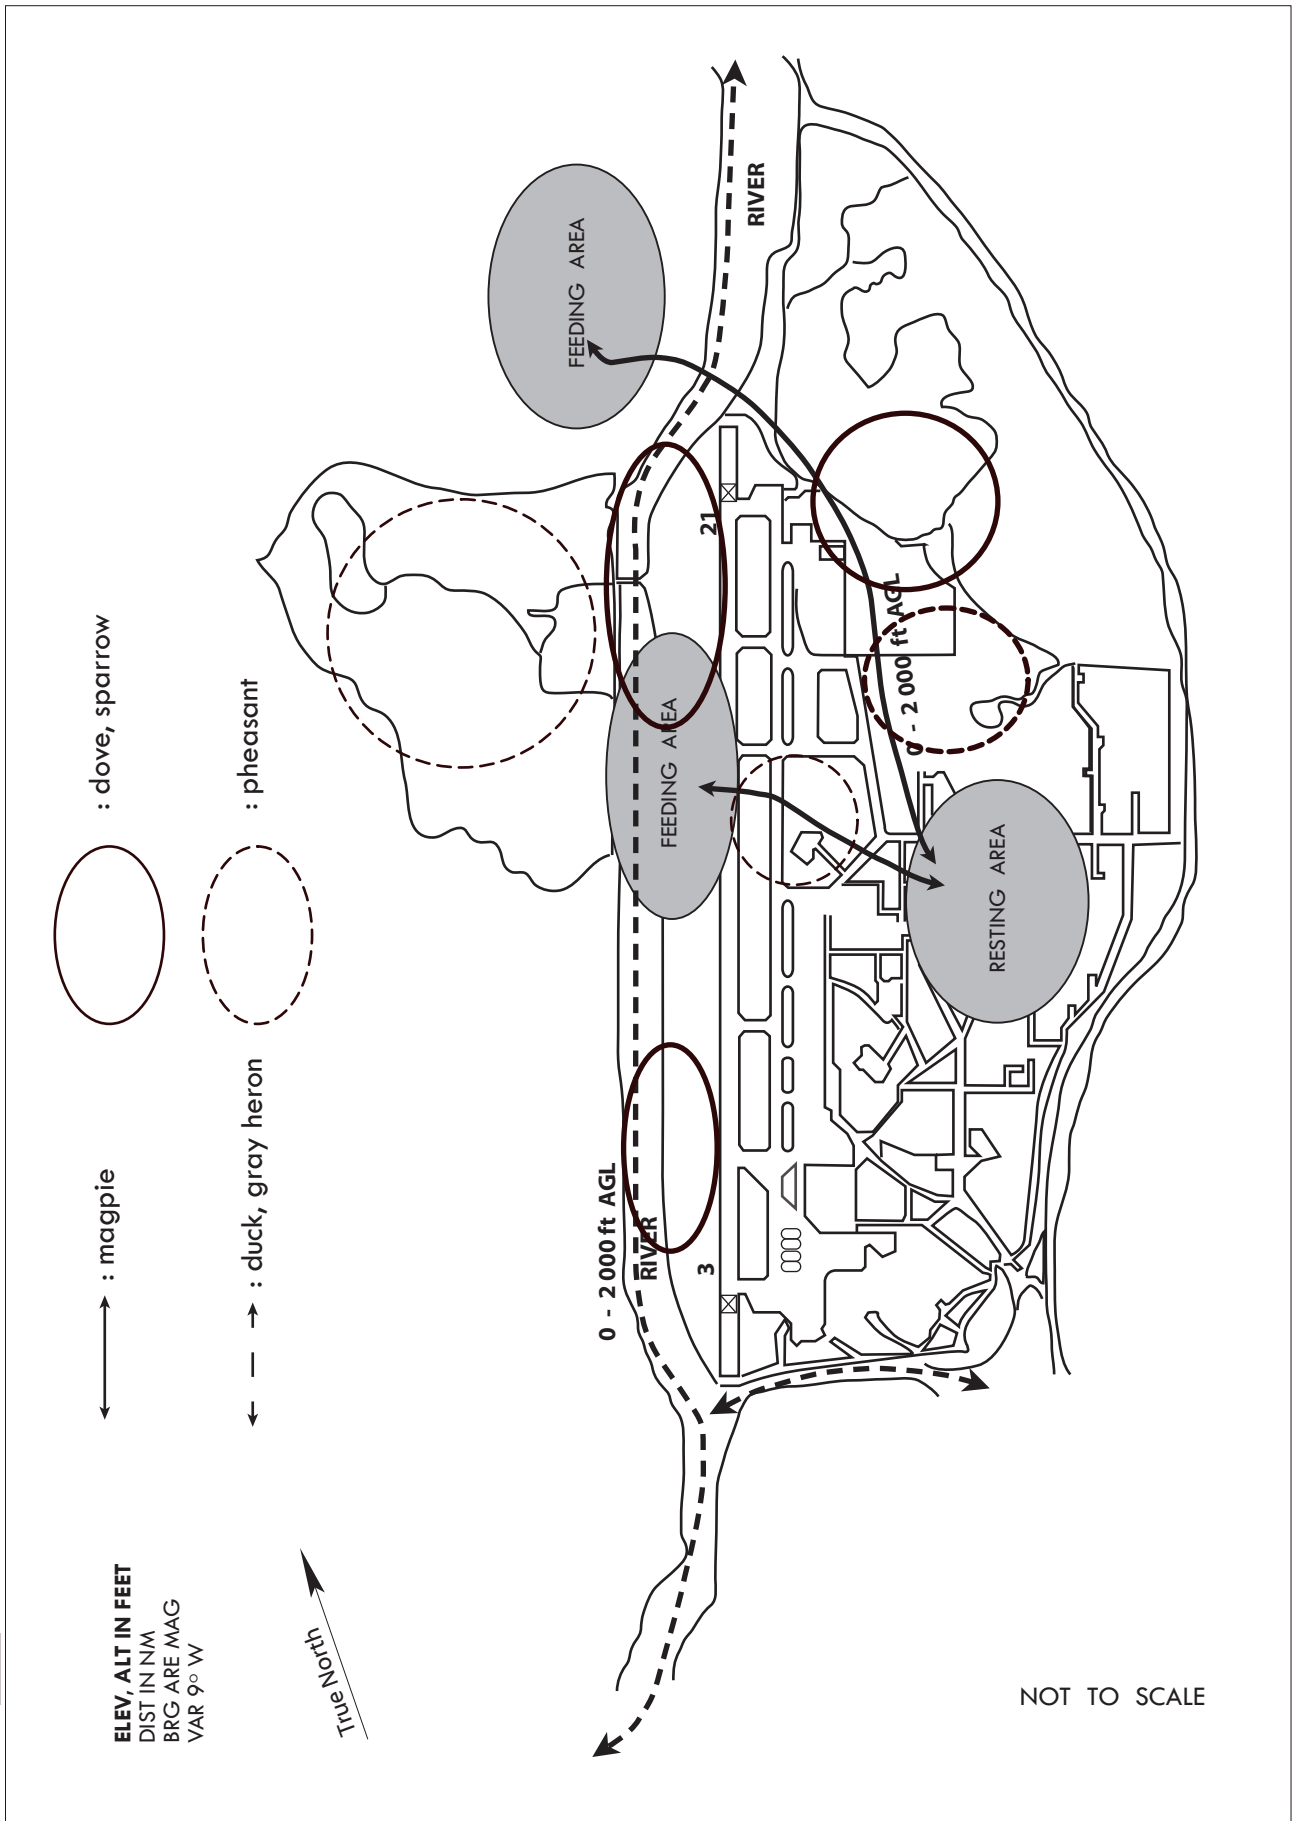

BIRD CONCENTRATION - WONJU AIRPORT

Change : Information of MAG VAR(8° W → 9° W).

**INTENTIONALLY**

**LEFT**

**BLANK**